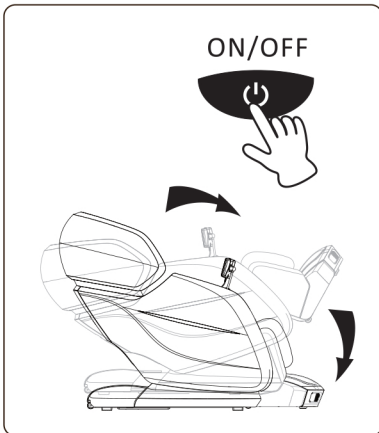

| key pad |

Open classic mode

Press and hold to control Backrest Down

Press and hold to control Backrest Up

Power on/off

| 3 After use |

1. After the massage program is completed return the massage chair to upright position by turning off the massage chair.

Please check the surrounding prior to adjust the recline angle, paying special attention to children or pets that may be in close proximity.

2. Press the power button to power off the massage chair and return remote controller to the storage area on arm pocket.