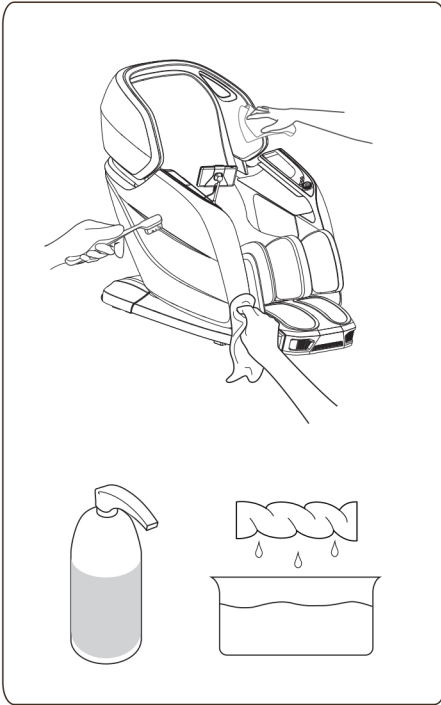

MAINTENANCE

| Use dry cloth to clean |

Turn off and pull out the plug before cleaning the massage chair, do not touch the plug with wet hands.