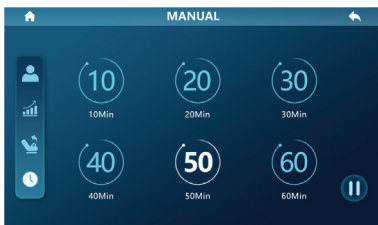

14. This button to change massage time: 10Min, 20Min, 30Min, 40Min, 50Min, 60Min.