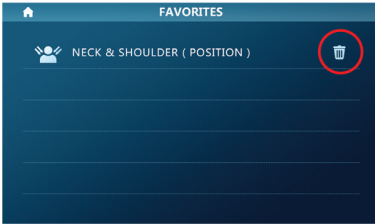

16.FAVORITES:You can add the programs you like into it and when you feel uncomfortable you can delete it.

| key pad |

Open classic mode

Press and hold to control Backrest Down

Press and hold to control Backrest Up

Power on/off