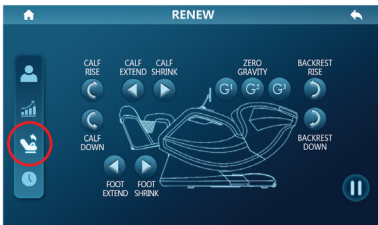

9. In MANUAL mode massage position page, you can control the massage hand position through FIXED POINT, FULL BODY, AREA, UP and DOWN.

In "full body" mode, "up" and "down" are invalid

10. In MANUAL mode OPTIONS page, you can choose the other functions you may need, such as: HEATING, LEG ROLLING, FOOT ROLLING, BLUE TOOTCH, RANGE, WIDTH, MIDDLE and NARROW.

OPERATION GUIDE

11. There are 4 functions: HEATING, LEG ROLLING, AIR MASSAGE and ADD TO FAVORITES. You can add your favorite massage program into ADD TO FAVORITES.

12. This button is to control: CORE POWER, ALL LEVEL and ROLLING FORCE