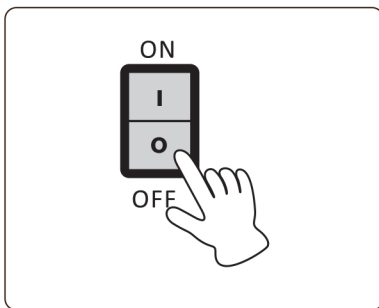

15. Home page SETTING you can control the BLUETOOTH, KEY TONE, DORMANCY, LIGHT, END Z POSITION, BACKLIGHT in setting page.

16.FAVORITES:You can add the programs you like into it and when you feel uncomfortable you can delete it.

| key pad |

Open classic mode

Press and hold to control Backrest Down

Press and hold to control Backrest Up

Power on/off

| 3 After use |

1. After the massage program is completed return the massage chair to upright position by turning off the massage chair.

Please check the surrounding prior to adjust the recline angle, paying special attention to children or pets that may be in close proximity.

2. Press the power button to power off the massage chair and return remote controller to the storage area on arm pocket.