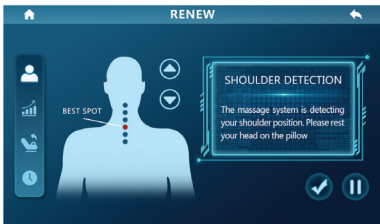

4. After choosing the SPECIALTY mode, there are 8 programs: SALESMAN, HOUSE WIFE, OFFICE CLERK, GAME PLAYER, DRIVER, SPORTS MAN, SERVER, SENIOR.

5. After choosing the ELITE TARGET mode, there are 8 programs: NECK, NECK & SHOULDER, BACK RELIEF, WAIST, WAIST & HIP, LEG FEET, UPPER BODY, LOWER BODY.

OPERATION GUIDE

6. After selecting the automatic massage program, the chair will start to body test. For enjoying the most comfortable massage, please put your head on the headrest and try to sit in the deepest of the chair.