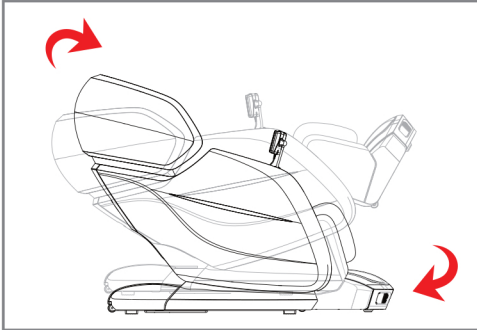

| Main body diagram (front) |

Built in Premium Bluetooth Speakers

| Main body diagram (rear) |

(The Reserve Side)

Power Switch

Fuse

Power Inlet

CHAIR INSTALLATION

1. Before use

Use the controller to place the backrest frame to the extreme position, raise the calf to the highest position and raise it to the longest position. Make sure there is sufficient space around the massage chair before operation.