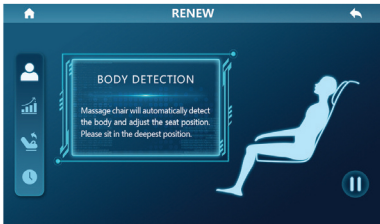

OPERATION GUIDE

6. After selecting the automatic massage program, the chair will start to body test. For enjoying the most comfortable massage, please put your head on the headrest and try to sit in the deepest of the chair.