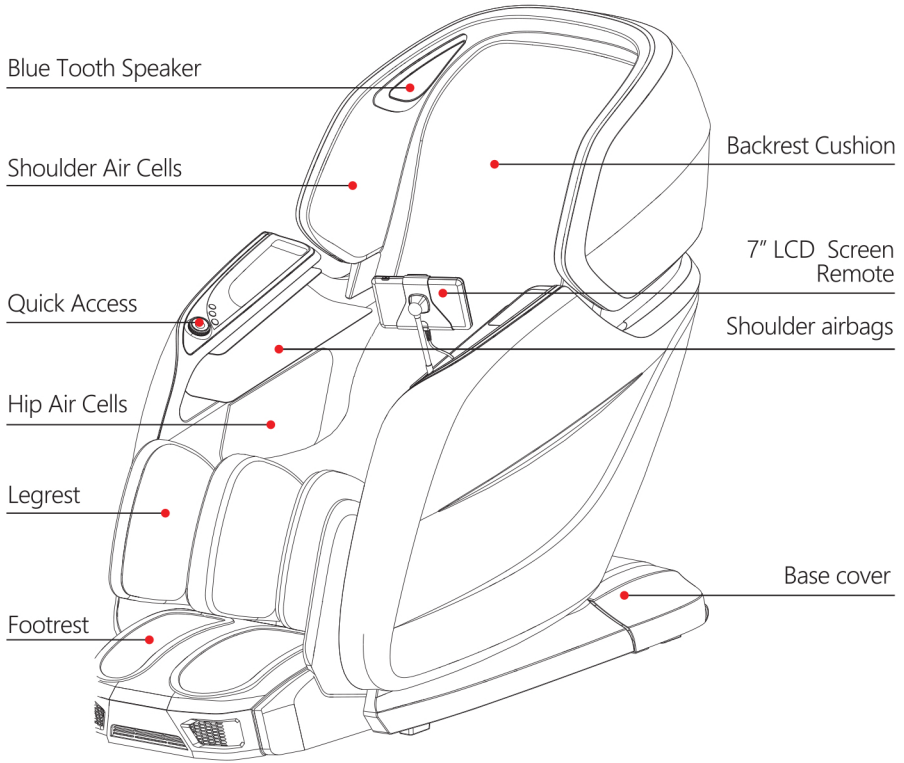

The chair is equipped with a cord having a grounding conductor. The plug must be plugged into an appropriate socket that is properly installed and matched with the plug.

Earth wire is not allowed to be in these places

| Main body diagram (front) |

Built in Premium Bluetooth Speakers

| Main body diagram (rear) |

(The Reserve Side)

Power Switch

Fuse

Power Inlet

CHAIR INSTALLATION