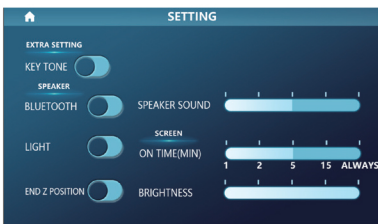

9. In MANUAL mode massage position page, you can control the massage hand position through FIXED POINT, FULL BODY, AREA, UP and DOWN.

In "full body" mode, "up" and "down" are invalid

10. In MANUAL mode OPTIONS page, you can choose the other functions you may need, such as: HEATING, LEG ROLLING, FOOT ROLLING, BLUE TOOTCH, RANGE, WIDTH, MIDDLE and NARROW.

OPERATION GUIDE

11. There are 4 functions: HEATING, LEG ROLLING, AIR MASSAGE and ADD TO FAVORITES. You can add your favorite massage program into ADD TO FAVORITES.

12. This button is to control: CORE POWER, ALL LEVEL and ROLLING FORCE

15. Home page SETTING you can control the BLUETOOTH, KEY TONE, DORMANCY, LIGHT, END Z POSITION, BACKLIGHT in setting page.

16.FAVORITES:You can add the programs you like into it and when you feel uncomfortable you can delete it.