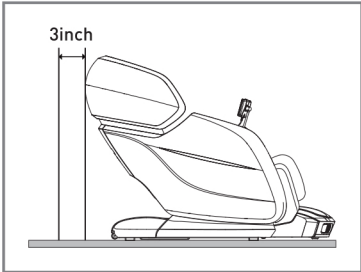

3. Place the massage chair in an open area |

- Allow sufficient space around the chair for recline purposes.
- 3 inch distance for the back side and 19.7 inch in front of the foot rest.