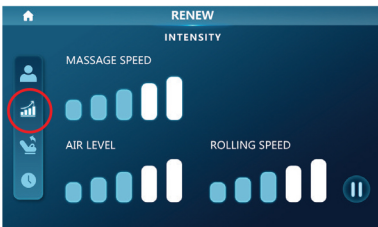

9. In MANUAL mode massage position page, you can control the massage hand position through FIXED POINT, FULL BODY, AREA, UP and DOWN.

In "full body" mode, "up" and "down" are invalid

10. In MANUAL mode OPTIONS page, you can choose the other functions you may need, such as: HEATING, LEG ROLLING, FOOT ROLLING, BLUE TOOTCH, RANGE, WIDTH, MIDDLE and NARROW.

OPERATION GUIDE

11. There are 4 functions: HEATING, LEG ROLLING, AIR MASSAGE and ADD TO FAVORITES. You can add your favorite massage program into ADD TO FAVORITES.

12. This button is to control: CORE POWER, ALL LEVEL and ROLLING FORCE