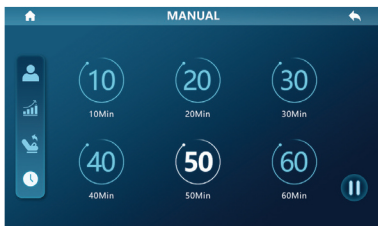

14. This button changes massage time: 10Min, 20Min, 30Min, 40Min, 50Min, 60Min.