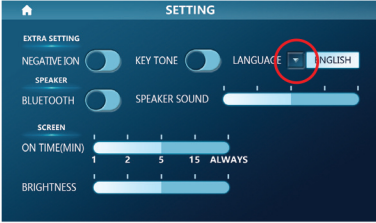

9. In MANUAL mode massage position page, you can control the massage hand position through FIXED POINT, FULL BODY, AREA, UP and DOWN.

In "full body" mode, "up" and "down" are invalid

10. In MANUAL mode OPTIONS page, you can choose the other functions you may need, such as: HEATING, LEG ROLLING, FOOT ROLLING, BLUE TOOTCH, RANGE, WIDTH, MIDDLE and NARROW.

# OPERATION GUIDE

11. There are 4 functions: HEATING, LEG ROLLING, AIR MASSAGE and ADD TO FAVORITES. You can add your favorite massage program into ADD TO FAVORITES.

12. This button helps to control: 4D FORCE, MESSAGE SPEED, AIR LEVEL and ROLLING SPEED. Note: some actions are controlled by automatic program, and manual adjustment is invalid at this time.

13. This button helps to control: CALF RISE, CALF DOWN, CALF EXTEND, CALF SHRINK, FOOTREST EXTEND, FOOTREST SHRINK, ZERO GRAVITY, BACKREST RISE, BACKREST DOWN.

14. This button changes massage time: 10Min, 20Min, 30Min, 40Min, 50Min, 60Min.

15. Home page SETTING you can control the NEGATIVE ION, BLUETOOTH, LANGUAGE, KEY TONE, DORMANCY, BACKLIGHT in setting page.

16.LANGUAGE:ENGLISH / KOREAN

17.FAVORITES:You can add the programs you like into it and when you feel uncomfortable you can delete it.