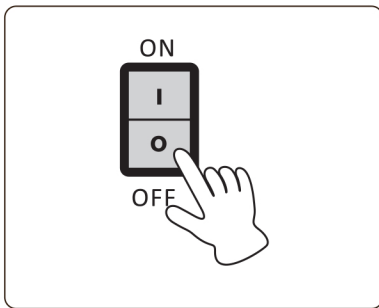

2. Press the power button to power off the massage chair and return remote controller to the storage area on arm pocket.

3. Turn off main power switch when you are not using the chair for a long period of time. Remove Plug from the power outlet to avoid accidents by kids and pets.

4. Do not operate with wet hands.