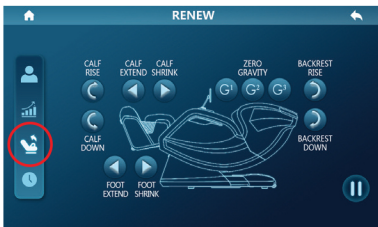

9. In MANUAL mode massage position page, you can control the massage hand position through FIXED POINT, FULL BODY, AREA, UP and DOWN.

In "full body" mode, "up" and "down" are invalid

10. In MANUAL mode OPTIONS page, you can choose the other functions you may need, such as: HEATING, LEG ROLLING, FOOT ROLLING, BLUE TOOTCH, RANGE, WIDTH, MIDDLE and NARROW.

# OPERATION GUIDE

11. There are 4 functions: HEATING, LEG ROLLING, AIR MASSAGE and ADD TO FAVORITES. You can add your favorite massage program into ADD TO FAVORITES.

12. This button helps to control: 4D FORCE, MESSAGE SPEED, AIR LEVEL and ROLLING SPEED. Note: some actions are controlled by automatic program, and manual adjustment is invalid at this time.