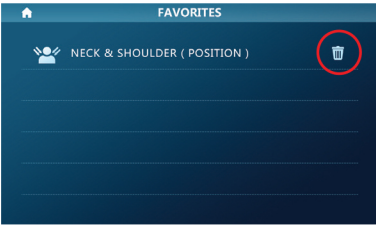

17.FAVORITES:You can add the programs you like into it and when you feel uncomfortable you can delete it.