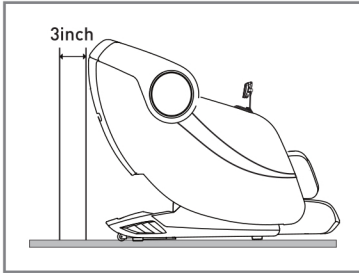

| 3. Place the massage chair in an open area |

- Allow sufficient space around the chair for recline purposes.
- 3 inch distance for the back side and 19.7 inch in front of the foot rest.