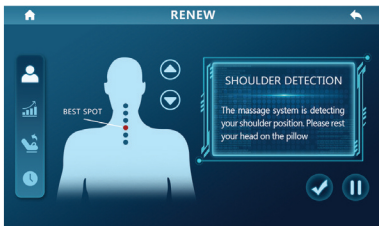

## | Manual Control |

1. Turn on LCD SCREEN to start massaging.

2. There are six options on the home page: CLASSIC, SPECIALTY, ELITE TARGET, MANUAL, SETTING, FAVORITES

3. After choose the CLASSIC mode, there are 8 programs: RENEW, REFRESH, RECOVERY, STRETCH, MORNING, NIGHT, ANTI-STRESS, ENERGIZE

4. After choose the SPECIALTY mode, there are 8 programs: SALES MAN, HOUSE WIFE, OFFICE CLERK, GAME PLAYER, DRIVER, SPORTS MAN, SERVER, SENIOR.

5. After choose the ELITE TARGET mode, there are 8 programs: NECK, NECK & SHOULDER, BACK RELIEF, WAIST & HIP, LEG FEET, UPPER BODY, LOWER BODY.

6. After selecting the automatic massage program, the chair will start to body test. For enjoying the most comfortable massage, please put your head on the headrest and try to sit in the deepest of the chair.