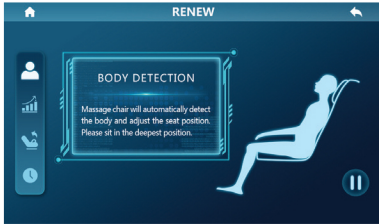

## | Manual Control |

1. Turn on LCD SCREEN to start massaging.

2. There are six options on the home page: CLASSIC, SPECIALTY, ELITE TARGET, MANUAL, SETTING, FAVORITES

3. After choose the CLASSIC mode, there are 8 programs: RENEW, REFRESH, RECOVERY, STRETCH, MORNING, NIGHT, ANTI-STRESS, ENERGIZE

4. After choose the SPECIALTY mode, there are 8 programs: SALES MAN, HOUSE WIFE, OFFICE CLERK, GAME PLAYER, DRIVER, SPORTS MAN, SERVER, SENIOR.

5. After choose the ELITE TARGET mode, there are 8 programs: NECK, NECK & SHOULDER, BACK RELIEF, WAIST & HIP, LEG FEET, UPPER BODY, LOWER BODY.