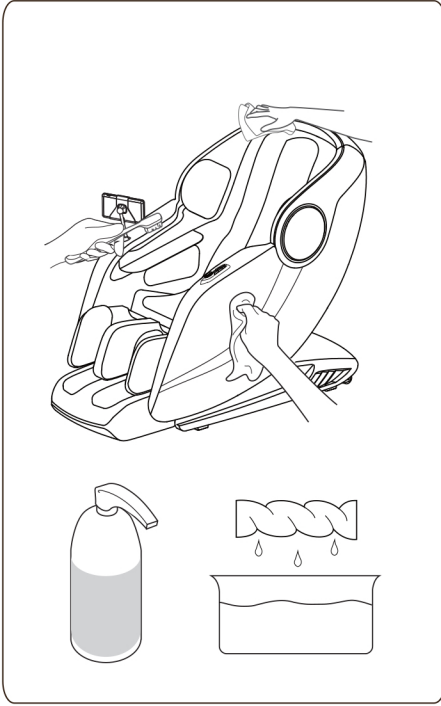

MAINTENANCE

| Use dry cloth to clean |

Turn off and pull out the plug before cleaning the massage chair, do not touch the plug with wet hands.