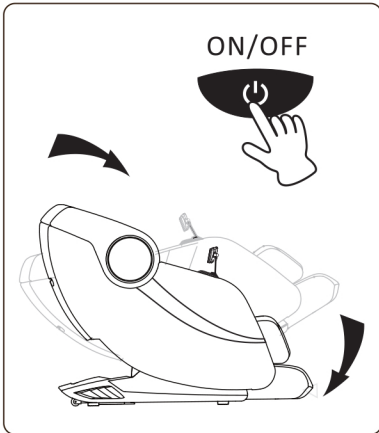

| 3 After use |

1. After the massage program is completed return the massage chair to upright position by turning off the massage chair.

Please check the surrounding prior to adjust the recline angle, paying special attention to children or pets that may be in close proximity.