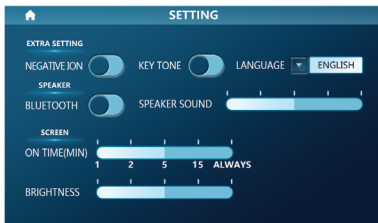

9. In MANUAL mode massage position page, you can control the massage hand position through FIXED POINT, FULL BODY, AREA, UP and DOWN.

In "full body" mode, "up" and "down" are invalid

10. In MANUAL mode OPTIONS page, you can choose the other functions you may need, such as: HEATING, LEG ROLLING, FOOT ROLLING, BLUE TOOTCH, RANGE, WIDTH, MIDDLE and NARROW.

# OPERATION GUIDE

11. There are 4 functions: HEATING, LEG ROLLING, AIR MASSAGE and ADD TO FAVORITES. You can add your favorite massage program into ADD TO FAVORITES.

12. This button helps to control: 4D FORCE, MESSAGE SPEED, AIR LEVEL and ROLLING SPEED. Note: some actions are controlled by automatic program, and manual adjustment is invalid at this time.

13. This button helps to control: CALF RISE, CALF DOWN, CALF EXTEND, CALF SHRINK, FOOTREST EXTEND, FOOTREST SHRINK, ZERO GRAVITY, BACKREST RISE, BACKREST DOWN.

14. This button changes massage time: 10Min, 20Min, 30Min, 40Min, 50Min, 60Min.

15. Home page SETTING you can control the NEGATIVE ION, BLUETOOTH, LANGUAGE, KEY TONE, DORMANCY, BACKLIGHT in setting page.

16.LANGUAGE:ENGLISH / KOREAN

17.FAVORITES:You can add the programs you like into it and when you feel uncomfortable you can delete it.