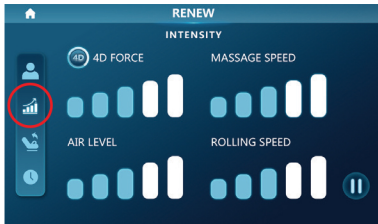

9. In MANUAL mode massage position page, you can control the massage hand position through FIXED POINT, FULL BODY, AREA, UP and DOWN.

In "full body" mode, "up" and "down" are invalid

10. In MANUAL mode OPTIONS page, you can choose the other functions you may need, such as: HEATING, LEG ROLLING, FOOT ROLLING, BLUE TOOTCH, RANGE, WIDTH, MIDDLE and NARROW.

# OPERATION GUIDE

11. There are 4 functions: HEATING, LEG ROLLING, AIR MASSAGE and ADD TO FAVORITES. You can add your favorite massage program into ADD TO FAVORITES.

12. This button helps to control: 4D FORCE, MESSAGE SPEED, AIR LEVEL and ROLLING SPEED. Note: some actions are controlled by automatic program, and manual adjustment is invalid at this time.